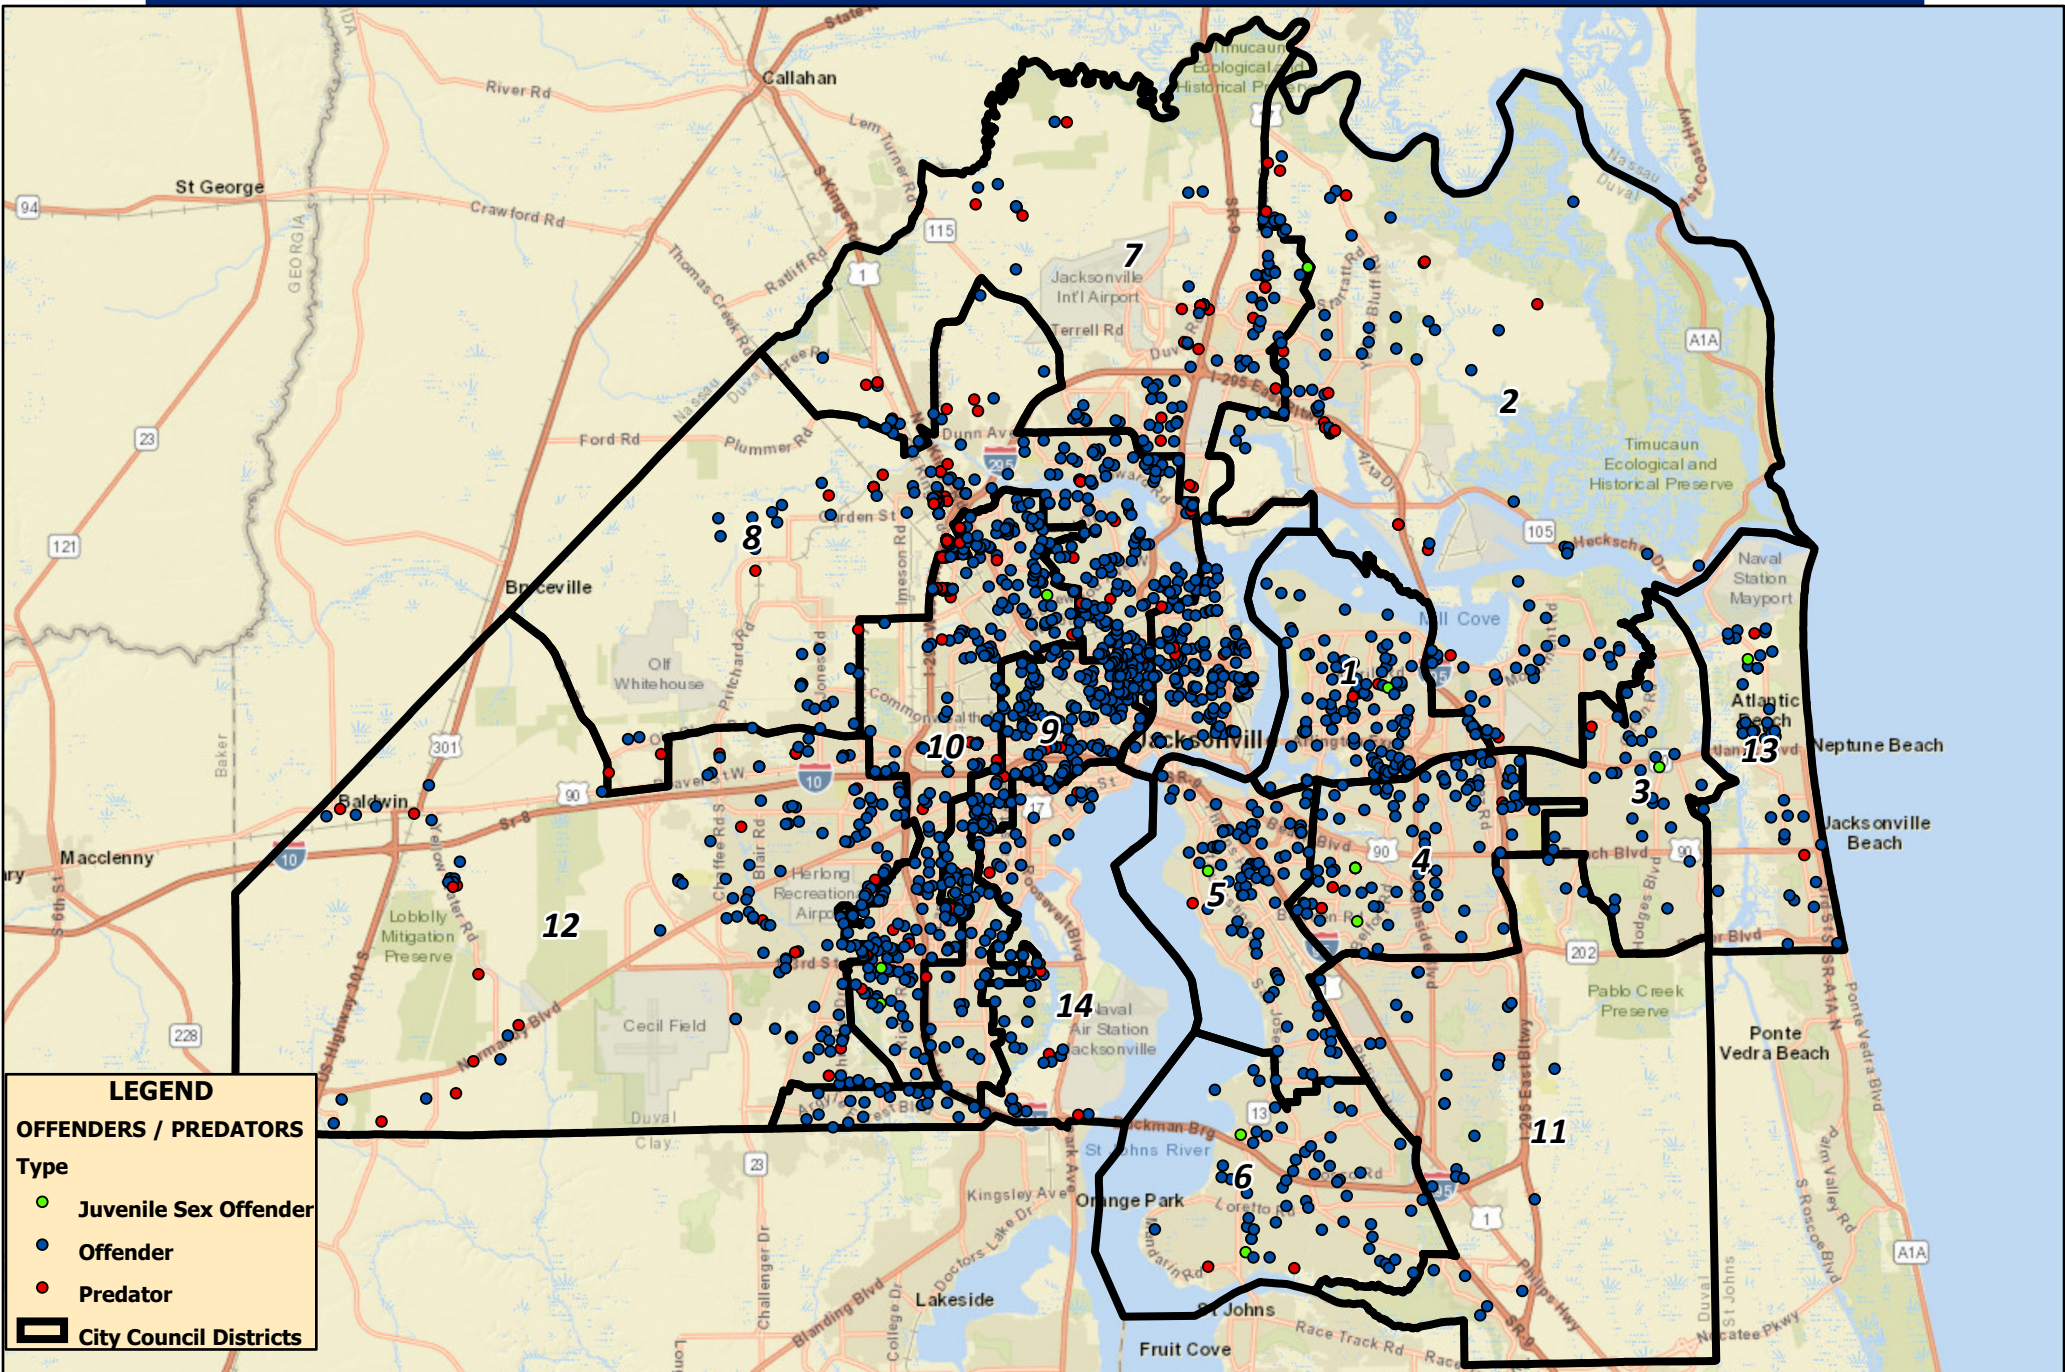

# Jacksonville Sheriff's Office

## Duval County Sexual Offender and Predator Locations, By City Council Districts

Reported by FDLE as of 1/21/2021

**LEGEND**

**OFFENDERS / PREDATORS**

Type

- Juvenile Sex Offender
- Offender
- Predator

City Council Districts